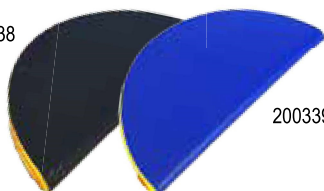

200143

PONCEUSE MANUEL
FINGER SANDER

Dimension / Size	Description	NO.
1-1/4" (31mm)	MICRO Hook / PSA	200138
	MICRO Hook	200143

200600

PONCEUSE MANUEL
PALM SANDER

Dimension / Size	Description	NO.
2 3/4" x 5 1/4" (69 x 133mm)	V-HOOK	200139
	T-HOOK	200139T
	PSA	200140

SAND FLEXPAD

200600

TAMPON MANUEL FLEXIBLE
FLEX-PADS

Dimension / Size	Description	NO.
2 3/4" x 5 1/4" (69 x 133mm)	V-HOOK	200600
	PSA	200601
4" x 6" (100 x 150mm)	V-HOOK	200602
	PSA	200603
4" x 4 1/2" (100 x 115mm)	V-HOOK	200608

200604

Dimension / Size	Description	NO.
5" Dia (125mm)	V-HOOK	200604
	PSA	200605
6" Dia (150mm)	V-HOOK	200606
	PSA	200607

200338

200339

Dimension / Size	Description	NO.
5" Dia (125mm)	V-HOOK	200338
	PSA	200339
6" Dia (150mm)	V-HOOK	200340
	PSA	200341