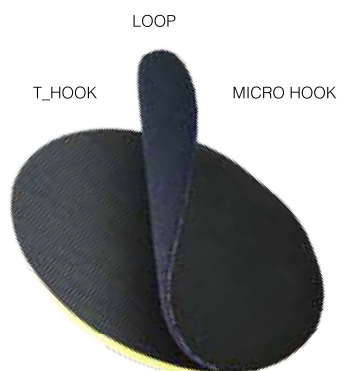

PSA / CROCHET EN T
PSA / T-HOOK

OPTIONS

T - HOOK

| Dimension / Size | Description | NO. |
|------------------|---------------------------------|--------|
| 2" dia (50mm) | STICK-ON / T- HOOK for PSA pads | 206100 |
| 3" dia (75mm) | | 206101 |
| 4" dia (100mm) | | 206102 |
| 5" dia (125mm) | | 206103 |
| 6" dia (150mm) | | 206104 |
| 7" dia (175mm) | | 206105 |
| 8" dia (200mm) | | 206106 |

VELOUR / CROCHET EN T
LOOP / T-HOOK

OPTIONS

T - HOOK

| Dimension / Size | Description | NO. |
|----------------------------|--------------------------------|--------|
| 1" dia (25mm) | LOOP / T-HOOK for HOOK -ONPads | 206030 |
| 1 1/2" dia (37.5mm) | | 206031 |
| 2" dia (50mm) | | 206032 |
| 3" dia (75mm) | | 206033 |
| 4" dia (100mm) | | 206034 |
| 5" dia (125mm) | | 206035 |
| 6" dia (150mm) | | 206036 |
| 7" dia (175mm) | | 206037 |
| 8" dia (200mm) | | 206038 |
| 9" dia (225mm) | | 206039 |
| 10" dia (250mm) | | 206040 |
| 12" dia (300mm) | | 206041 |
| 3.62" x 7.12" (92 x 180mm) | | 206042 |
| 4 1/2" x 9" (115 x 225mm) | | 206043 |
| 2.75 x 5.25" (69 x 133mm) | | 206044 |

VELOUR / MICRO CROCHET
LOOP / MICRO-HOOK

OPTIONS

MICRO HOOK

| Dimension / Size | Description | NO. |
|---------------------|------------------------------------|--------|
| 1" dia (25mm) | LOOP / MICRO-HOOK for HOOK-ON Pads | 206045 |
| 1 1/2" dia (37.5mm) | | 206046 |
| 2" dia (50mm) | | 206047 |
| 3" dia (75mm) | | 206048 |
| 4" dia (100mm) | | 206049 |
| 5" dia (125mm) | | 206050 |
| 6" dia (150mm) | | 206051 |
| 7" dia (175mm) | | 206052 |
| 8" dia (200mm) | | 206053 |