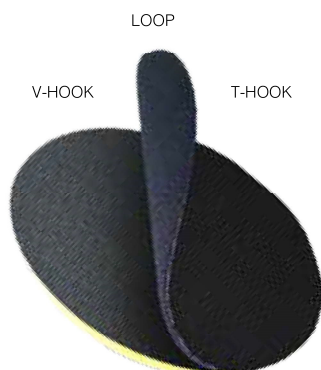

PSA / CROCHET EN T
PSA / T-HOOK

OPTIONS

T - HOOK

| Dimension / Size | Description | NO. |
|------------------|---------------------------------|--------|
| 2" dia (50mm) | STICK-ON / T- HOOK for PSA pads | 206100 |
| 3" dia (75mm) | | 206101 |
| 4" dia (100mm) | | 206102 |
| 5" dia (125mm) | | 206103 |
| 6" dia (150mm) | | 206104 |
| 7" dia (175mm) | | 206105 |
| 8" dia (200mm) | | 206106 |

VELOUR / CROCHET EN T
LOOP / T-HOOK

OPTIONS

T - HOOK

| Dimension / Size | Description | NO. |
|----------------------------|--------------------------------|--------|
| 1" dia (25mm) | LOOP / T-HOOK for HOOK -ONPads | 206030 |
| 1 1/2" dia (37.5mm) | | 206031 |
| 2" dia (50mm) | | 206032 |
| 3" dia (75mm) | | 206033 |
| 4" dia (100mm) | | 206034 |
| 5" dia (125mm) | | 206035 |
| 6" dia (150mm) | | 206036 |
| 7" dia (175mm) | | 206037 |
| 8" dia (200mm) | | 206038 |
| 9" dia (225mm) | | 206039 |
| 10" dia (250mm) | | 206040 |
| 12" dia (300mm) | | 206041 |
| 3.62" x 7.12" (92 x 180mm) | | 206042 |
| 4 1/2" x 9" (115 x 225mm) | | 206043 |
| 2.75 x 5.25" (69 x 133mm) | | 206044 |

VELOUR / MICRO CROCHET
LOOP / MICRO-HOOK

OPTIONS

MICRO HOOK

| Dimension / Size | Description | NO. |
|---------------------|------------------------------------|--------|
| 1" dia (25mm) | LOOP / MICRO-HOOK for HOOK-ON Pads | 206045 |
| 1 1/2" dia (37.5mm) | | 206046 |
| 2" dia (50mm) | | 206047 |
| 3" dia (75mm) | | 206048 |
| 4" dia (100mm) | | 206049 |
| 5" dia (125mm) | | 206050 |
| 6" dia (150mm) | | 206051 |
| 7" dia (175mm) | | 206052 |
| 8" dia (200mm) | | 206053 |